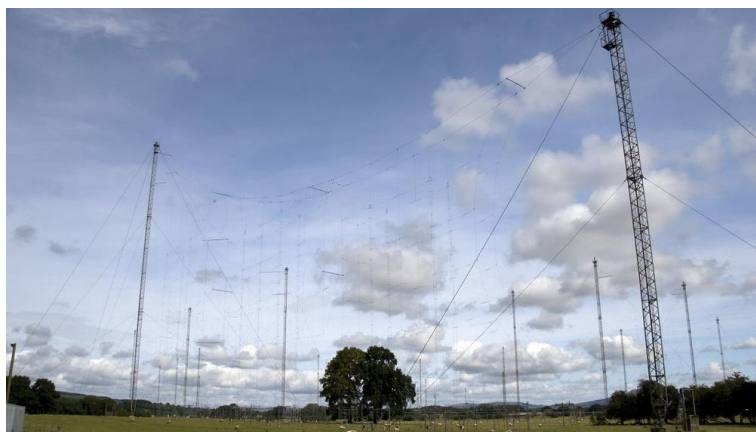

Time/UTC	Days	Station	Language	kHz	kW	Target area
0400-0500	Daily	Voice of America	English	7375	250	Central Africa
0459-0600	Daily	BBC	English	5875	100	Europe (DRM)
0500-0600	Daily	BBC	English	15490	250	Central Africa
0600-0629	Daily	BBC	French	13810	250	North Africa
0600-0700	Daily	Radio Ndarason Int	Kanuri	15505	250	Lake Chad Basin
0700-0800	Daily	KBS World Radio	Korean	13610	250	Europe
1500-1600	Daily	BBC	English	21540	100	South Asia (DRM)
1530-1600	Mon-Fri	Voice of America	Hausa	17700	250	West Africa
1630-1700	Daily	Voice of America	Swahili	17530	250	East Africa
1700-1730	Mon-Fri	Voice of America	Amharic	11610	250	Horn of Africa
1700-1800	Daily	Voice of America	English	15140	250	Africa
1700-1800	Daily	IBRA Media	Arabic	15260	250	Arab World
1730-1800	Mon-Fri	Voice of America	Oromo	11610	250	Horn of Africa
1730-1900	Daily	IBRA Media	Arabic	17670	250	Arab World
1800-1900	Daily	Voice of America	Amharic	11610	250	Horn of Africa
				15660	250	Horn of Africa
1800-1900	Daily	KBS World Radio	Russian	15265	250	Western Russia
1900-1930	Daily	Voice of America	Tigrinya	11610	250	Horn of Africa
1900-2000	Daily	KBS World Radio	French	6145	250	Africa
1900-2100	Daily	Radio Ndarason Int	Kanuri	12050	250	Lake Chad Basin
1900-2000	Sat/Sun	Yoruba Nation Radio	Yoruba/English	17735	250	West Africa
1930-2000	Sat-Thu	BBC	Hausa	17640	125	West Africa
1930-2030	Fri	BBC	Hausa	17640	125	West Africa
2000-2030	Sun	Follow the Bible Ministries	Arabic	7230	300	North Africa
2000-2100	Daily	KBS World Radio	German	3955	250	Europe
2000-2100	Daily	KBS World Radio	Arabic	6090	250	North Africa
2100-2115	Mon-Sat	Radio Akhbar Mufriha	Arabic	7300	300	North Africa
2115-2145	Sun	Radio Akhbar Mufriha	Arabic	7300	300	North Africa